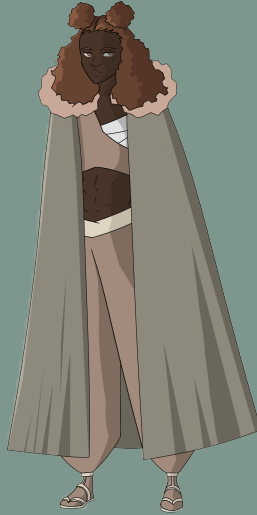

401 WEST KENNEDY BLVD,
TAMPA FL 33606

SYDNEY.FLEMING@SPARTANS.UT.EDU

(340) 513-7353

@MELANIMATED

SYDNEY FLEMING

ILLUSTRATOR • ANIMATOR • DESIGNER

5474

Digital Art, including
Animation
Character Design for
Animation and
Graphic Design